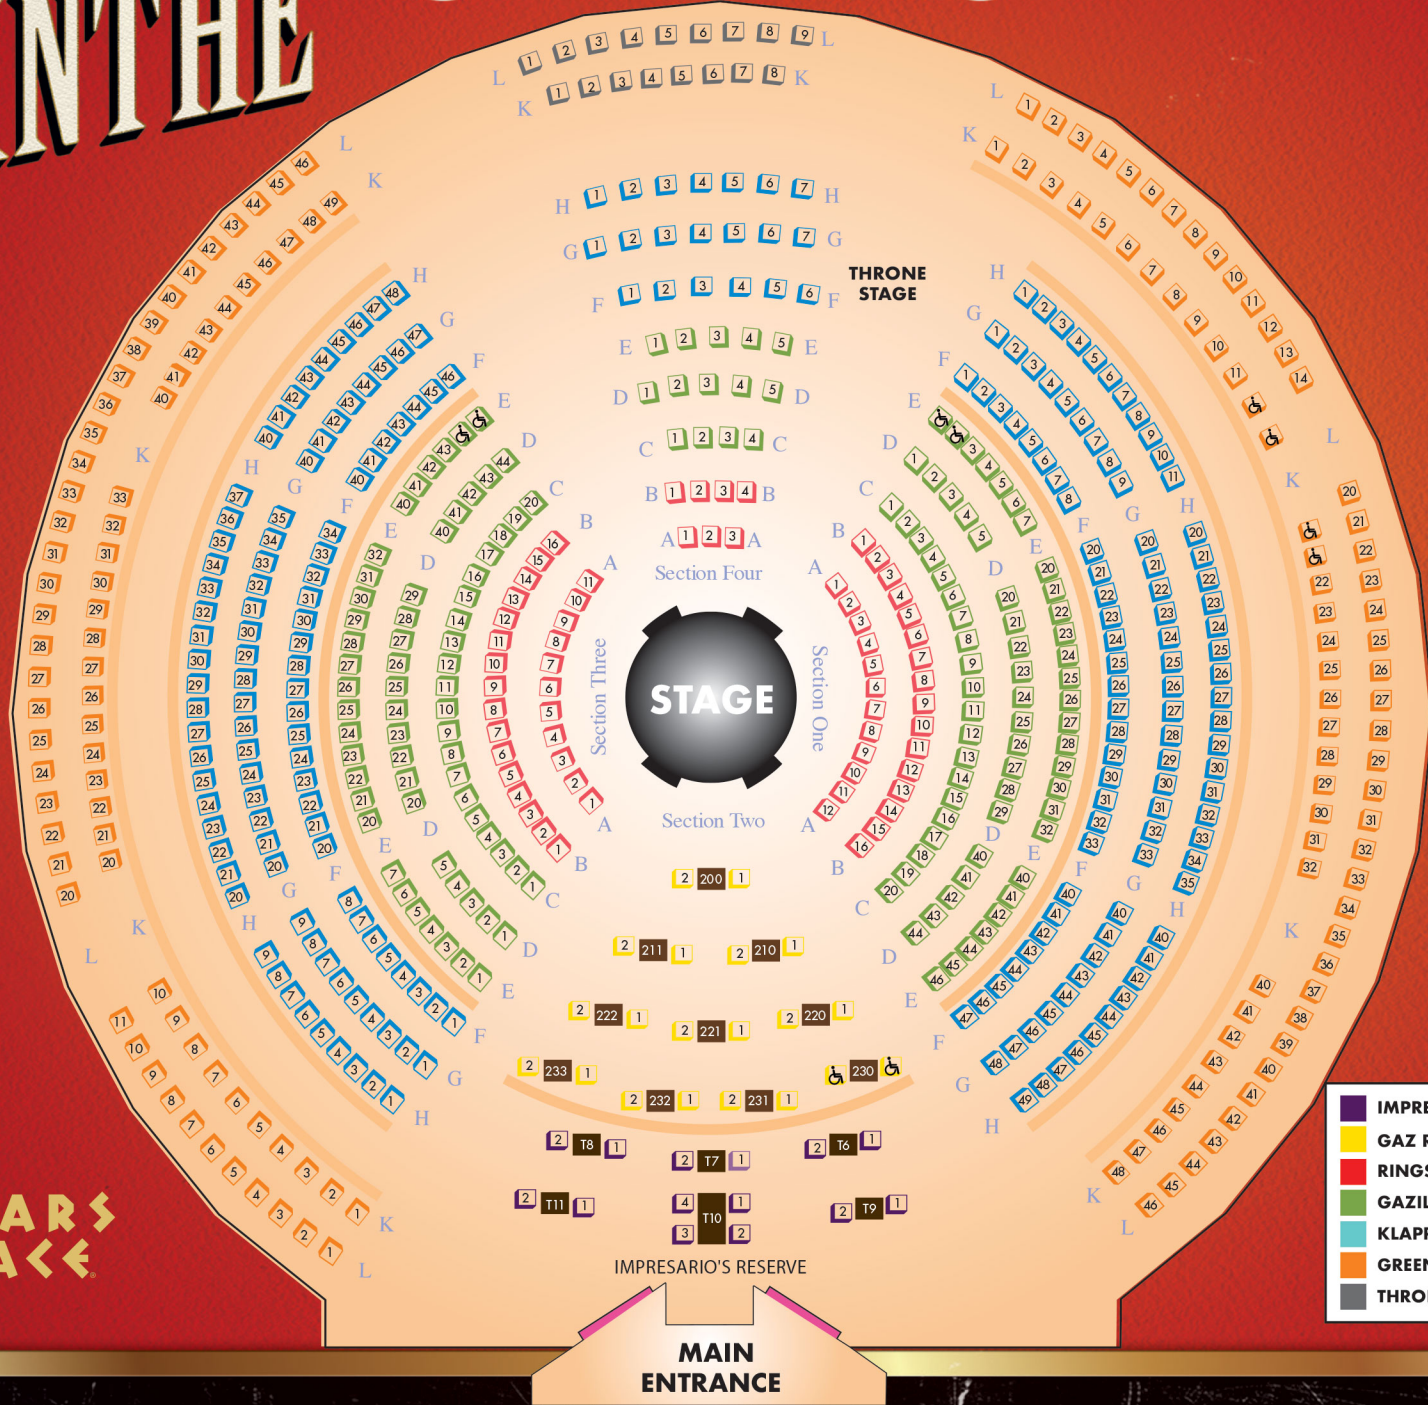

# ABSINTHE

CAESARS PALACE

- IMPRESARIO'S RESERVE
- GAZ RESERVE
- RINGSIDE
- GAZILLIONAIRE'S CIRCLE
- KLAPPSITZ TERRACE
- GREEN FAIRY GALLERY
- THRONE ZONE

MAIN ENTRANCE