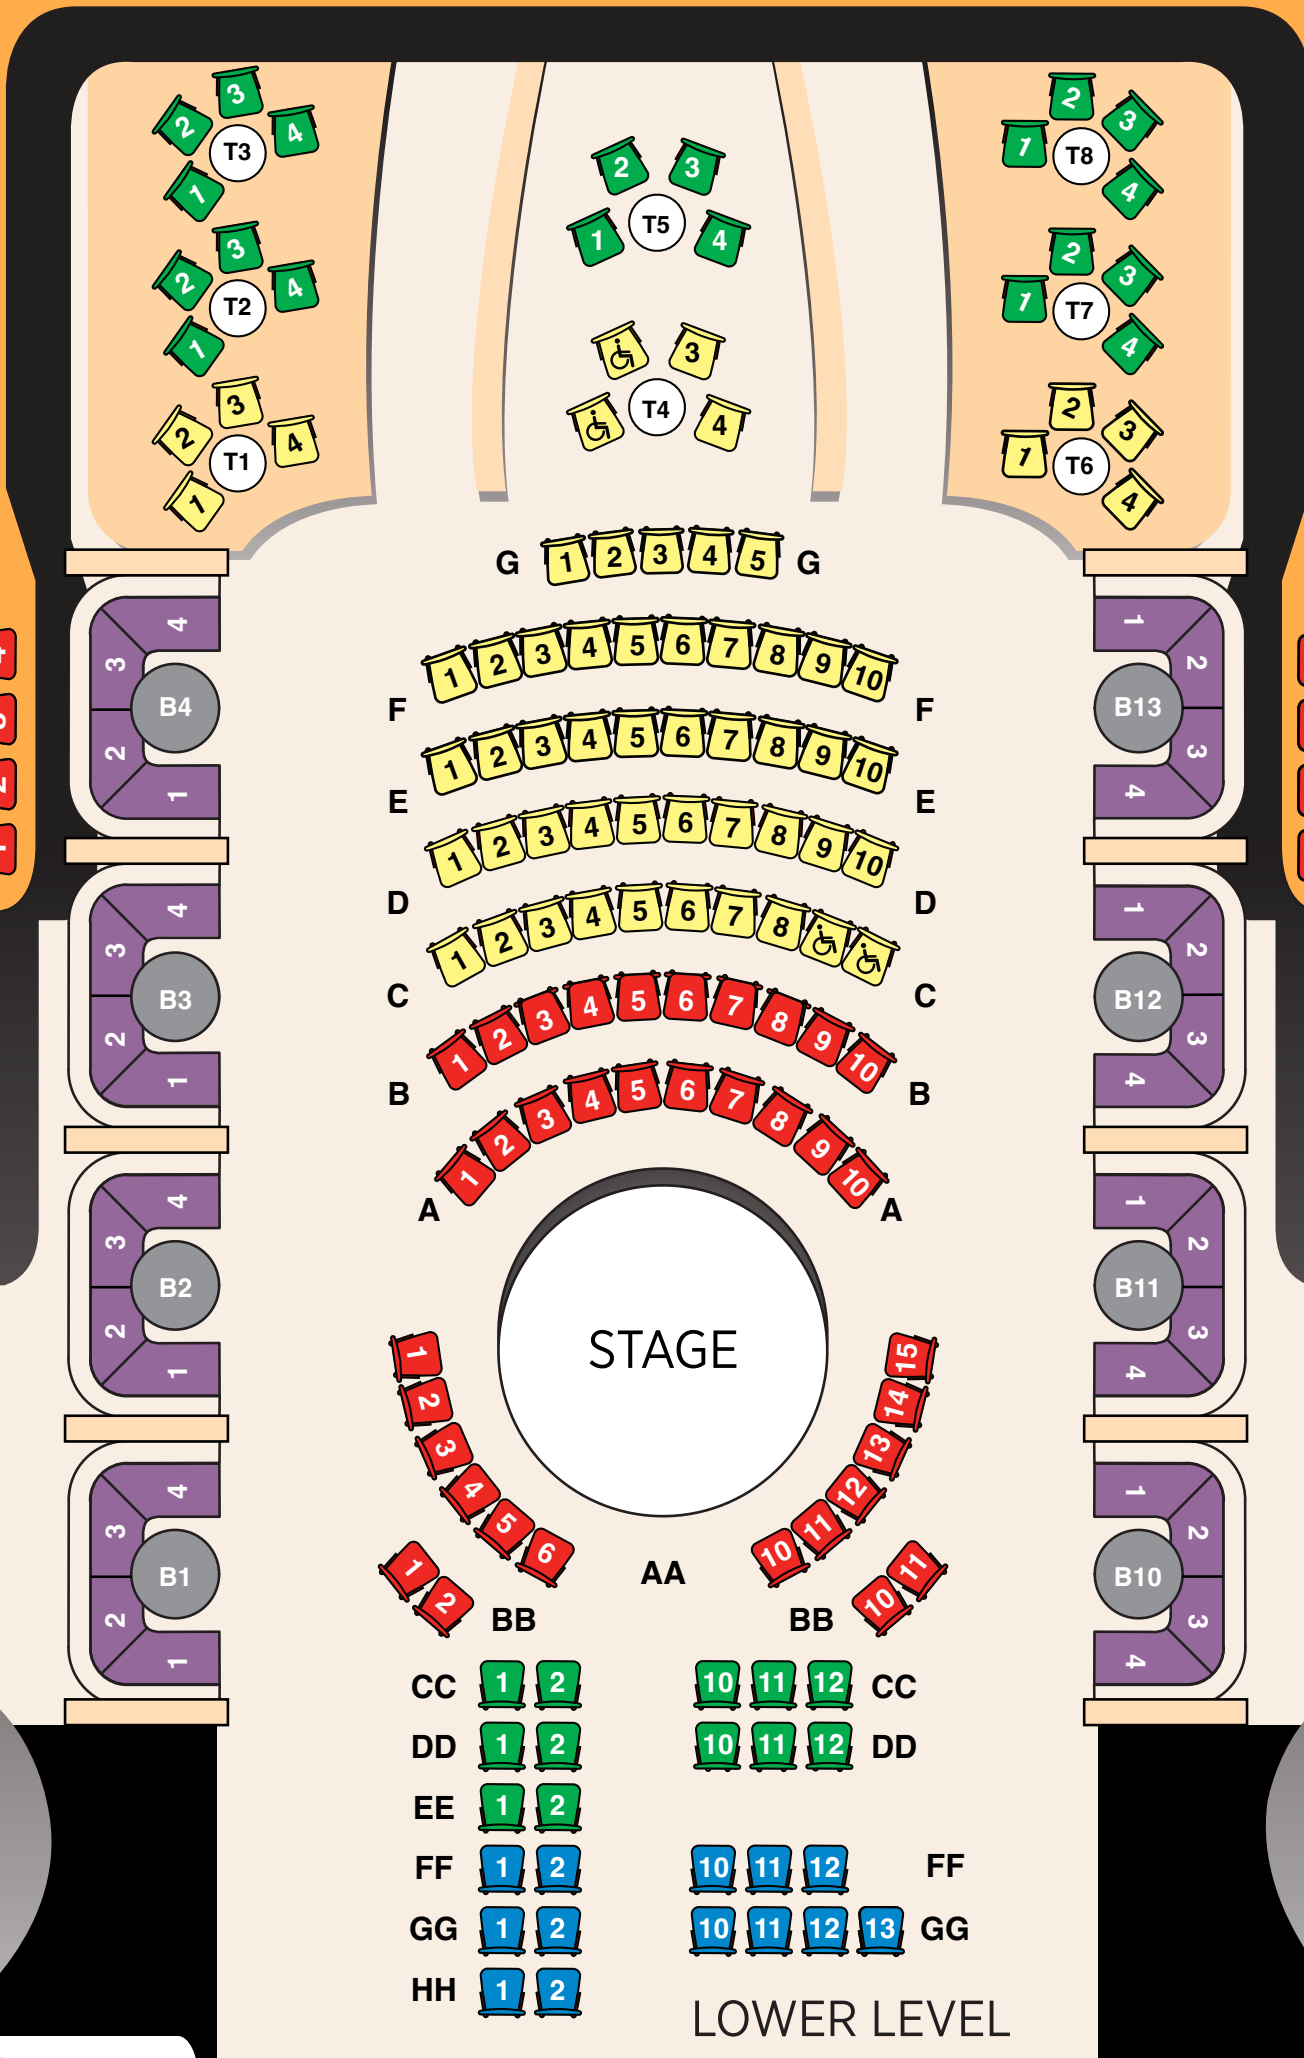

UPPER
LEVEL

- VIP Booth
- Reactor VIP Reserve
- Rodeo-Active Reserve
- Bikini Atoll
- Fallout Shelter

SPIEGELWORLD™

ATOMIC

SALOON SHOW